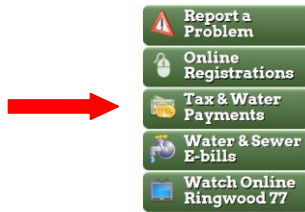

BOROUGH OF RINGWOOD

Building Department ■ Code Enforcement

Phone (973) 962-7880 Fax (973) 962-7823 building@ringwoodnj.net

How to look up block and lot on the Borough of Ringwood website

1. Go to www.ringwoodnj.net
2. Click on "Tax and Water Payments" (green button on right side of homepage, toward bottom):

3. Enter address in the "property location" box, then click "search:"

Tax Account Information

Block: Owner Name:

Lot: Property Location:

Qualifier:

--- OR ---

Tax Account Id:

4. Click the radial button for the top entry on the list (check that it is the correct property):